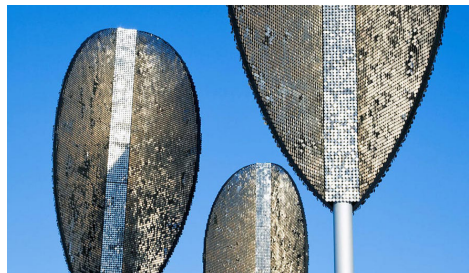

ARCHITECTURAL ELEMENTS:

SCULPTURAL & KINETIC ART

ARCHITECTURAL ART BY DESIGN

Working closely with professional artists, our AFX Division design and create eye-catching sculptural & kinetic art. These architectural masterpieces are public (and private) art that inspires, challenges the senses and leaves people awestruck. Unique, challenging and incredibly gratifying, Sign Effectz and AFX are uniquely positioned to bring virtually any idea to life.

Why Choose Sign Effectz?

WE MAKE IT EASY.

Sign Effectz Difference:

Turnkey Solutions Provider

Dedicated Project Support Team

High Quality Craftsmen & Materials

Knowledgeable of the Latest Trends

SAMPLE PROJECTS:

Schedule A Free Consultation Today. Call 414.264.5504 or Visit SignEffectz.com