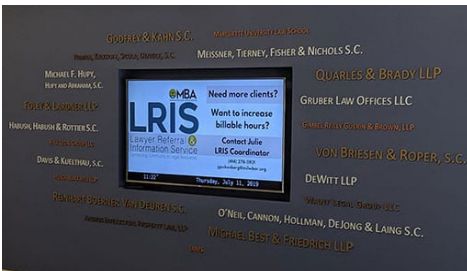

SIGNAGE SOLUTIONS: DIGITAL DISPLAYS

CONTROL YOUR MESSAGE

All signage makes a statement, but what if your message needs to change on the fly? Digital displays from Sign Effectz give you the power to instantly update your messaging. Flexible, durable and easy to use, with digital displays you're in total control.

Why Choose Sign Effectz?
WE MAKE IT EASY.

Sign Effectz Difference:

- Turnkey Solutions Provider
- Dedicated Project Support Team
- High Quality Craftsmen & Materials
- Knowledgeable of the Latest Trends

SAMPLE PROJECTS:

Schedule A Free Consultation Today. Call 414.264.5504 or Visit SignEffectz.com