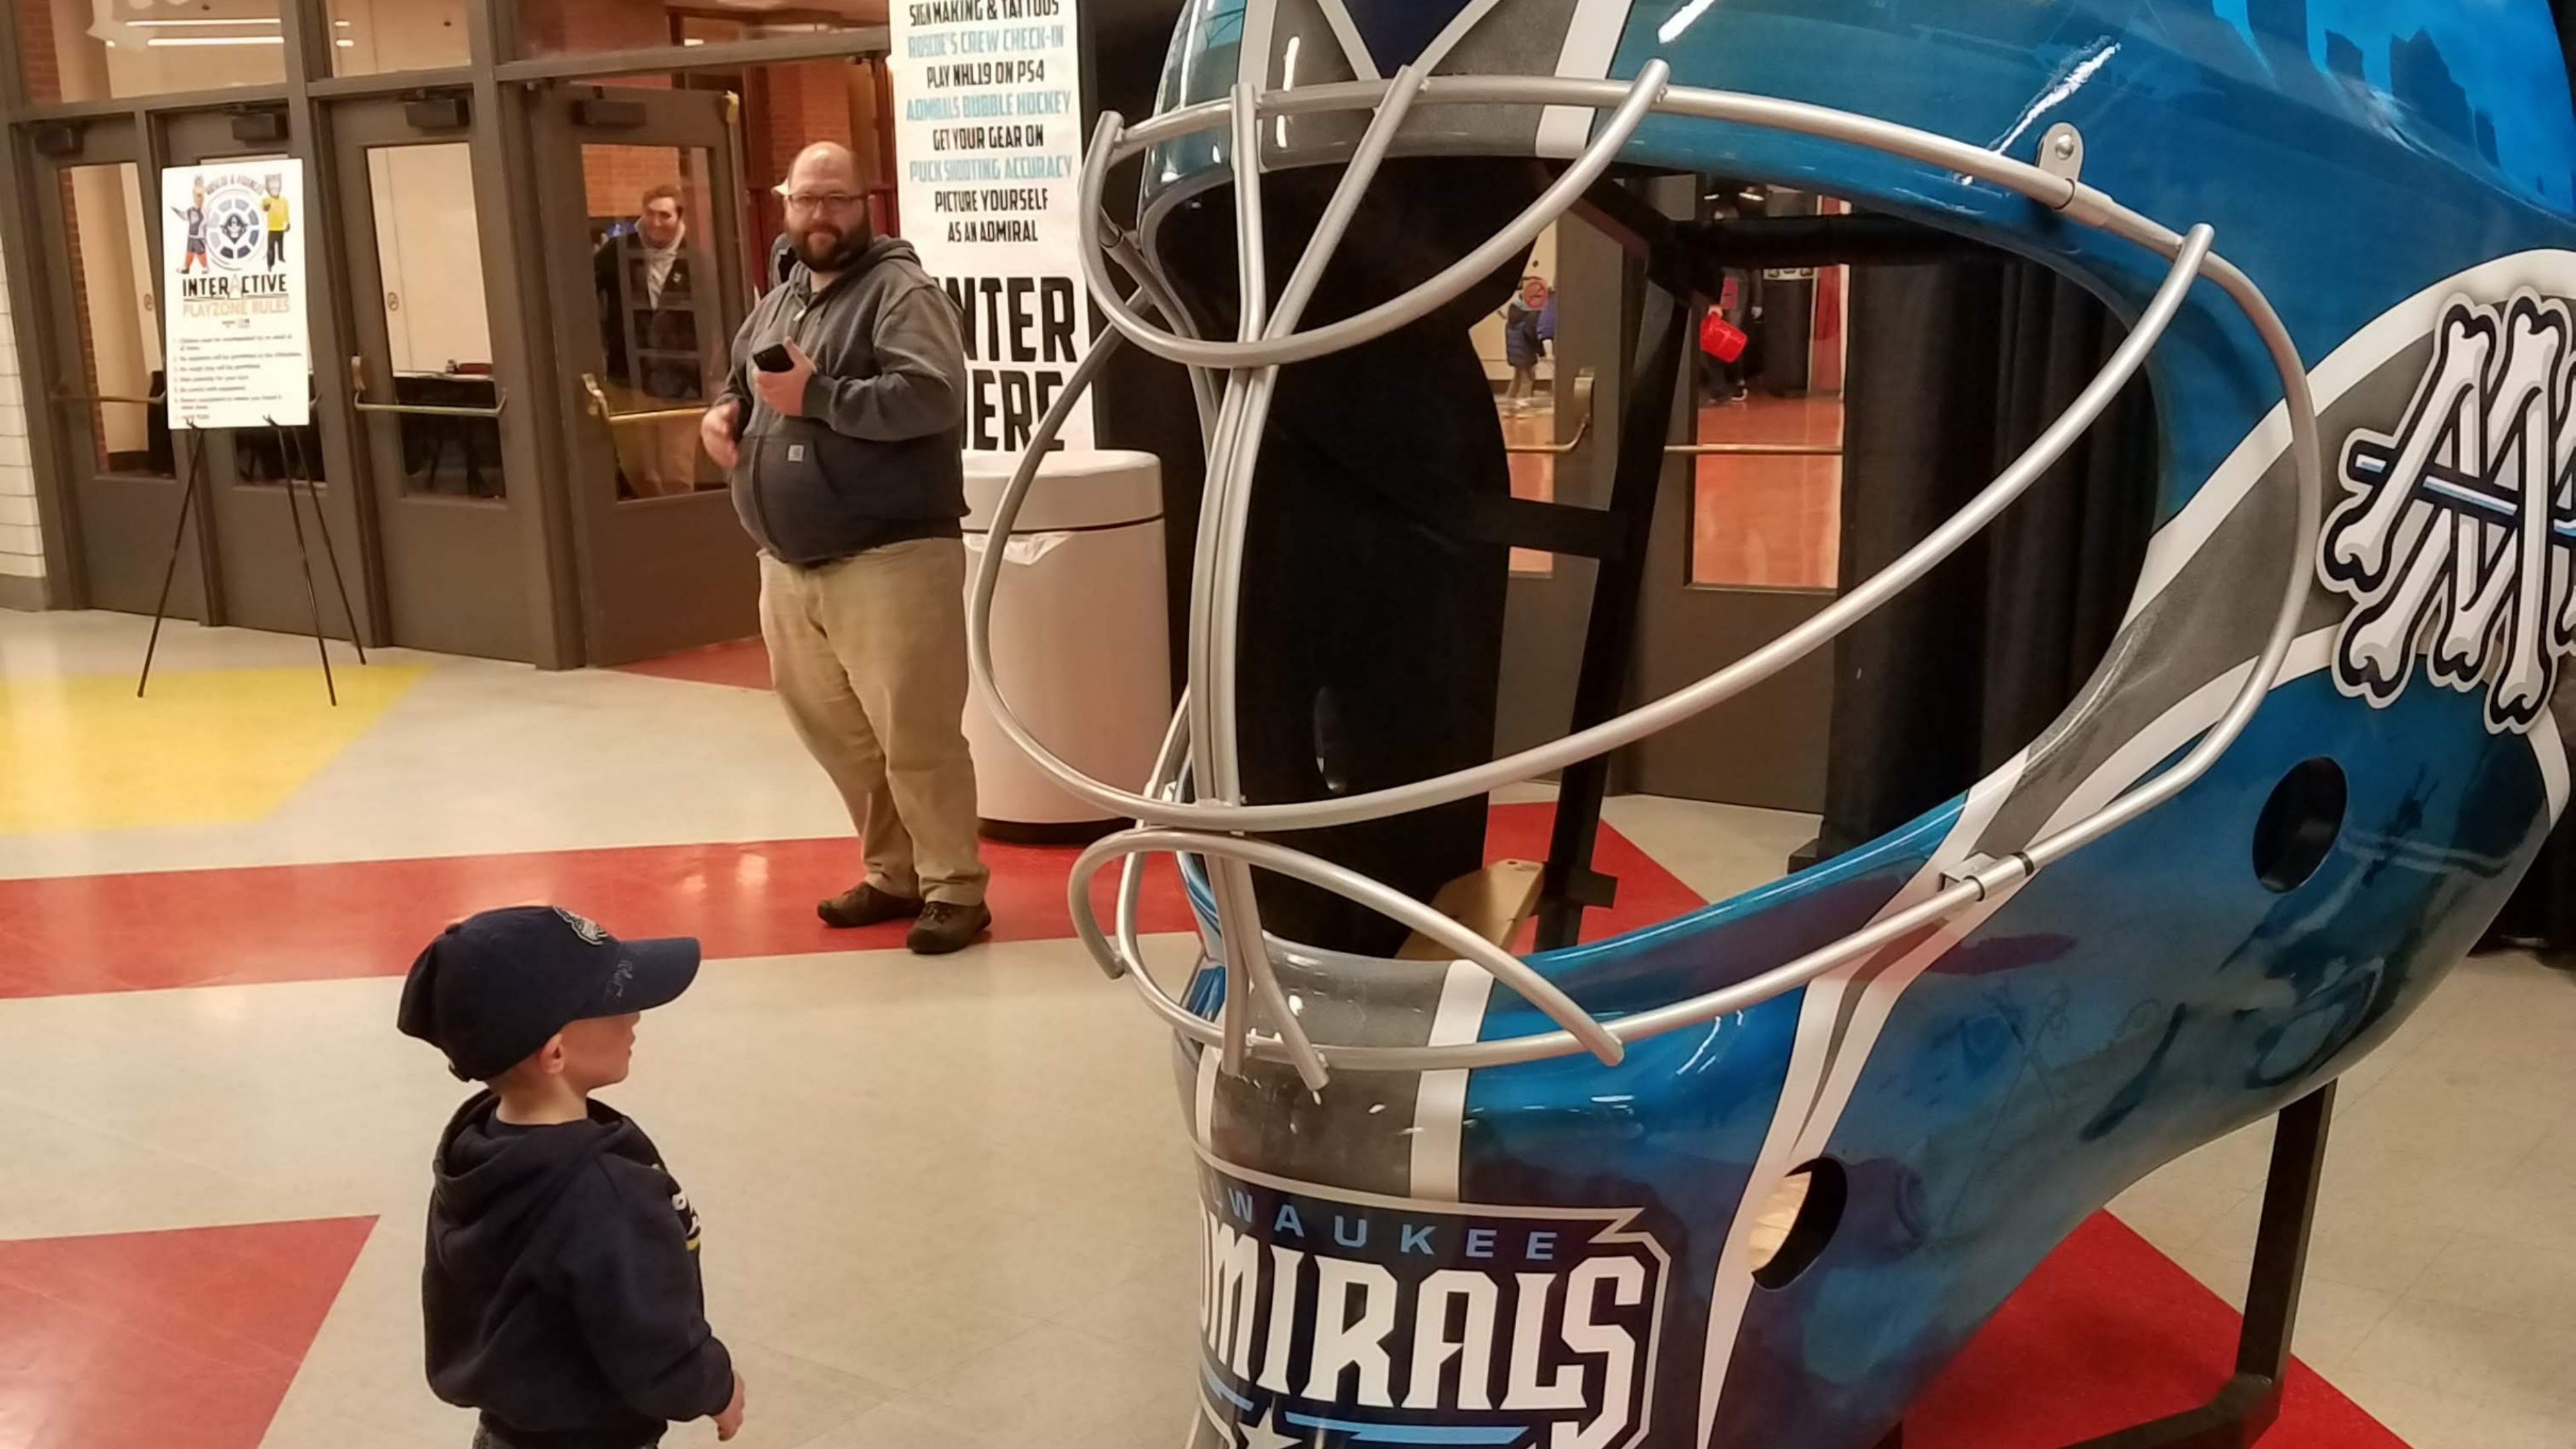

SIGN MAKING & TATTOOS
ROSEBUD'S CREW CHECK-IN
PLAY NHL19 ON PS4
ADMIRALS BUBBLE HOCKEY
GET YOUR GEAR ON
PUCK SHOOTING ACCURACY
PICTURE YOURSELF
AS AN ADMIRAL

INTER
HERE

INTERACTIVE
PLAYZONE RULES

WAUKEEE
ADMIRALS